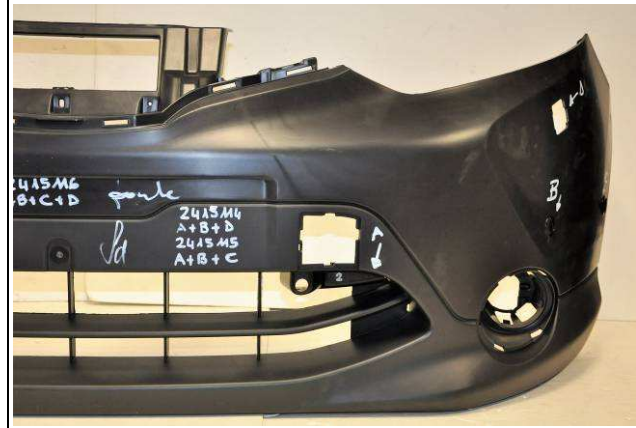

FITTING AND SHAPE EQUIVALENT TO OE DATE : 01/12/2016

2415116

PAR.A. QASHQAI 02/14> 4 PDC + 2 PARK ASS. + LAV.

FR. BUM.NO PRIM. W/PDC SUPP. SEAT PDC + PARK ASSIST + LAMP WASH. HOL.
QASHQAI 02/14>

ST'STG.V.OHNE GRUND. M/PDC HALTER SITZEN-LOCH. FUR PDC, PARKHILFE
UND FUR SCHEINWERFERWASHANLAGE QASHQAI 02/14>

P/C.AV.SANS APPR. AV. SIEGE SUPP. RADARS-TROUS RADAR+PARK
ASSIST+LAVE-PHARES QASHQAI 02/14>*TUV*

FITTING AND SHAPE EQUIVALENT TO OE DATE : 01/12/2016

2415116

PAR.A. QASHQAI 02/14> 4 PDC + 2 PARK ASS. + LAV.