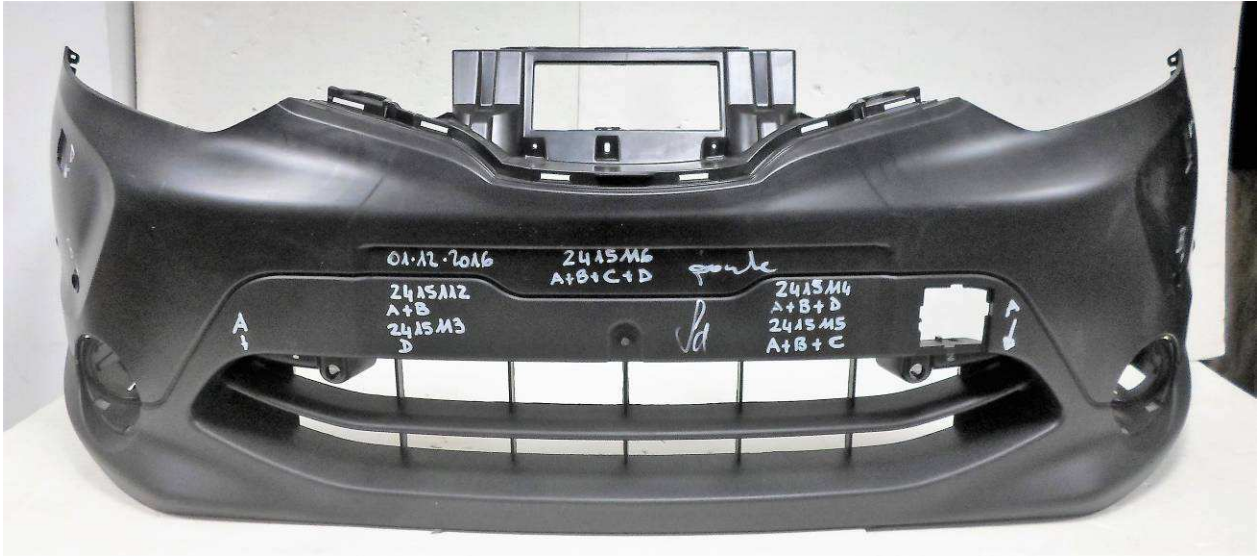

FITTING AND SHAPE EQUIVALENT TO OE DATE : 01/12/2016

2415116

PAR.A. QASHQAI 02/14> 4 PDC + 2 PARK ASS. + LAV.

FR. BUM.NO PRIM. W/PDC SUPP. SEAT PDC + PARK ASSIST + LAMP WASH. HOL.
QASHQAI 02/14>

ST'STG.V.OHNE GRUND. M/PDC HALTER SITZEN-LOCH. FUR PDC, PARKHILFE
UND FUR SCHEINWERFERWASHANLAGE QASHQAI 02/14>

P/C.AV.SANS APPR. AV. SIEGE SUPP. RADARS-TROUS RADAR+PARK
ASSIST+LAVE-PHARES QASHQAI 02/14>*TUV*

FITTING AND SHAPE EQUIVALENT TO OE DATE : 01/12/2016

2415116

PAR.A. QASHQAI 02/14> 4 PDC + 2 PARK ASS. + LAV.