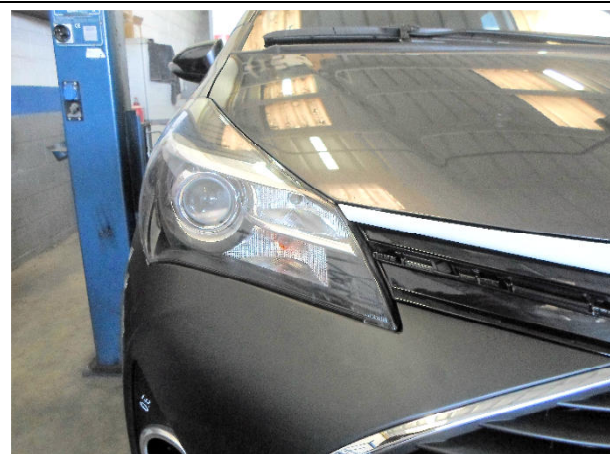

FITTING AND SHAPE EQUIVALENT TO OE

DATE : 14/07/16

**2316111**

PAR. ANT. YARIS 2014 > PRIMER  
PRIMED FRONT BUMPER YARIS 2014 >  
ST'STG VORN GRUND. YARIS 2014 >  
P/CH. AVANT. APP. YARIS 2014 >

FITTING AND SHAPE EQUIVALENT TO OE