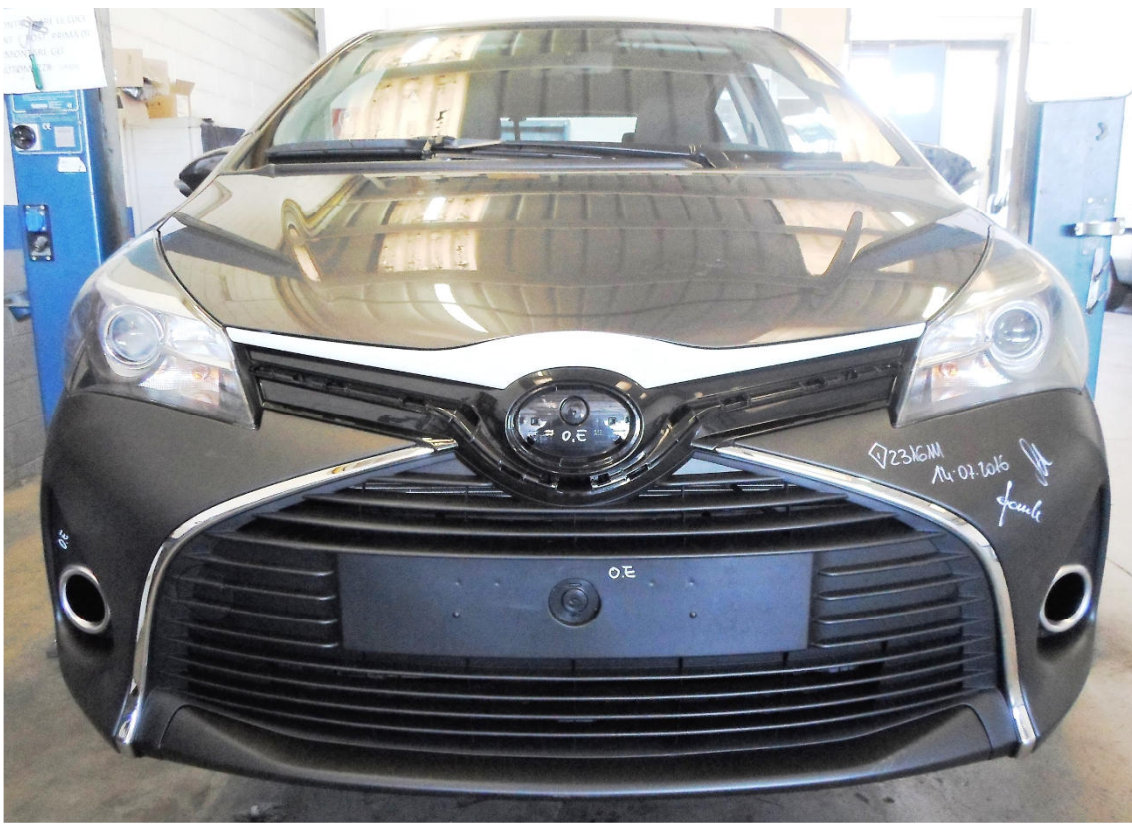

FITTING AND SHAPE EQUIVALENT TO OE

DATE : 14/07/16

**2316111**

PAR. ANT. YARIS 2014 > PRIMER  
PRIMED FRONT BUMPER YARIS 2014 >  
ST'STG VORN GRUND. YARIS 2014 >  
P/CH. AVANT. APP. YARIS 2014 >

FITTING AND SHAPE EQUIVALENT TO OE