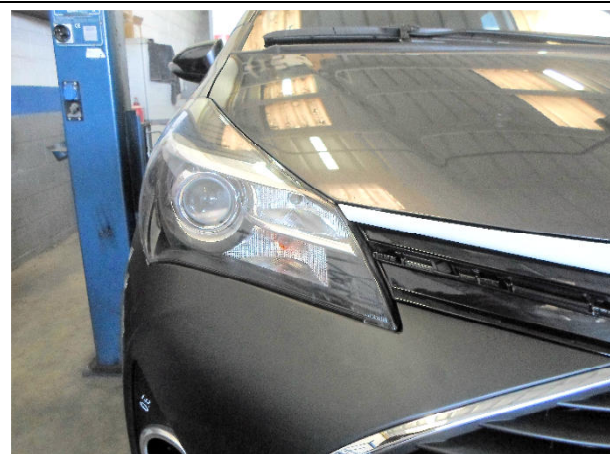

FITTING AND SHAPE EQUIVALENT TO OE

DATE : 14/07/16

2316110

PAR. ANT. YARIS 2014 >
FRONT BUMPER YARIS 2014 >
ST'STG VORN YARIS 2014 >
P/CH. AVANT YARIS 2014 >

FITTING AND SHAPE EQUIVALENT TO OE

DATE : 14/07/16