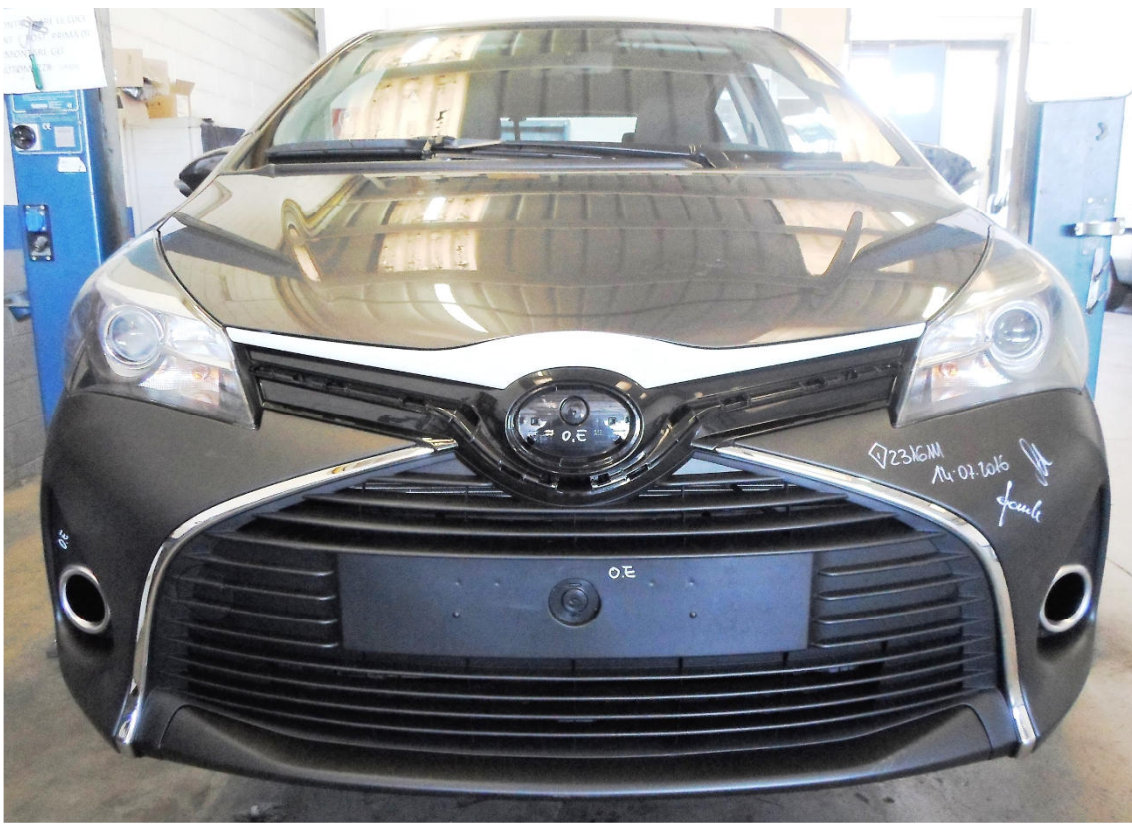

FITTING AND SHAPE EQUIVALENT TO OE

DATE : 14/07/16

2316110

PAR. ANT. YARIS 2014 >
FRONT BUMPER YARIS 2014 >
ST'STG VORN YARIS 2014 >
P/CH. AVANT YARIS 2014 >

FITTING AND SHAPE EQUIVALENT TO OE

DATE : 14/07/16