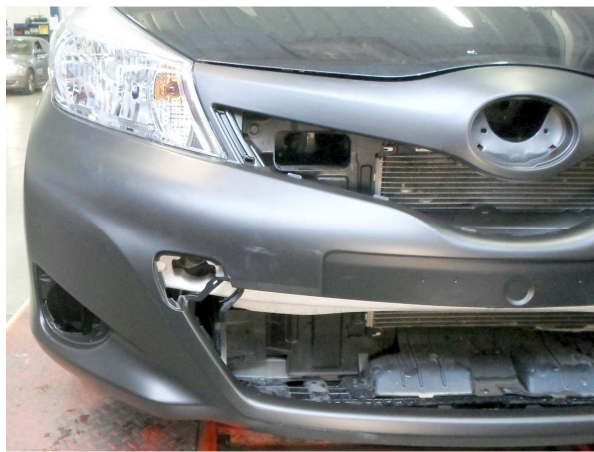

FITTING AND SHAPE EQUIVALENT TO OE

DATE : 10/10/13

2315110

PAR. ANT. YARIS 2011 >

FRONT BUMPER YARIS 2011 >

ST'STG VORN YARIS 2011 >

P/CHOC AVANT YARIS 2011 >

FITTING AND SHAPE EQUIVALENT TO OE