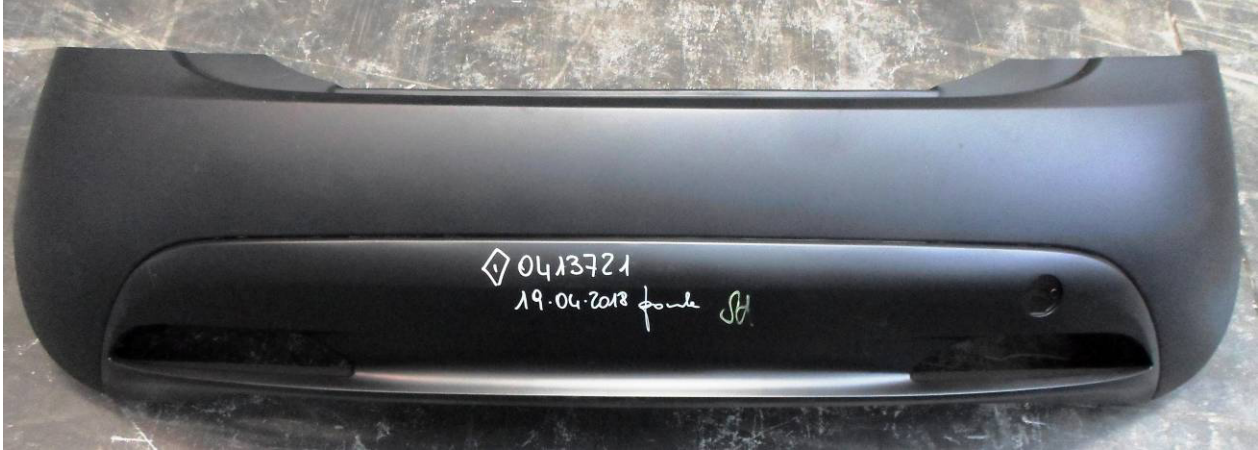

FITTING AND SHAPE EQUIVALENT TO OE

DATE : 19/04/2018

0412720

SPOILER PAR. POST. YPSILON 2011>2015

REAR BUMPER SPOILER YPSILON 2011>2015

SPOILER FUR STOßSTANGE HINTEN YPSILON 2011>2015

SPOILER POUR P/CHOCS ARR. YPSILON 2011>2015