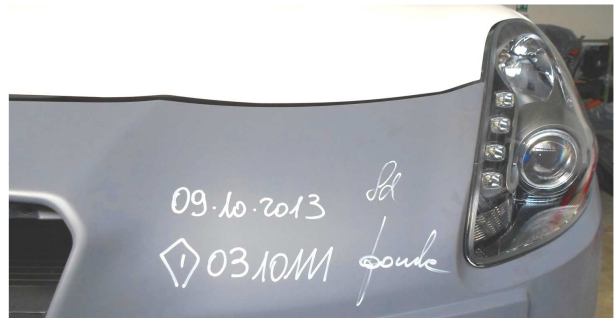

FITTING AND SHAPE EQUIVALENT TO OE

DATE : 09/10/13

0310111

PAR. ANT. GIULIETTA 3/2010>PRIMER
PRIMED FRONT BUMPER GIULIETTA 3/2010>
ST'STG V. GRUND. GIULIETTA 3/2010>
P/CHOC AV. APP. GIULIETTA 3/2010>

FITTING AND SHAPE EQUIVALENT TO OE

DATE : 09/10/13

0310111

PAR. ANT. GIULIETTA 3/2010>PRIMER
PRIMED FRONT BUMPER GIULIETTA 3/2010>
ST'STG V. GRUND. GIULIETTA 3/2010>
P/CHOC AV. APP. GIULIETTA 3/2010>